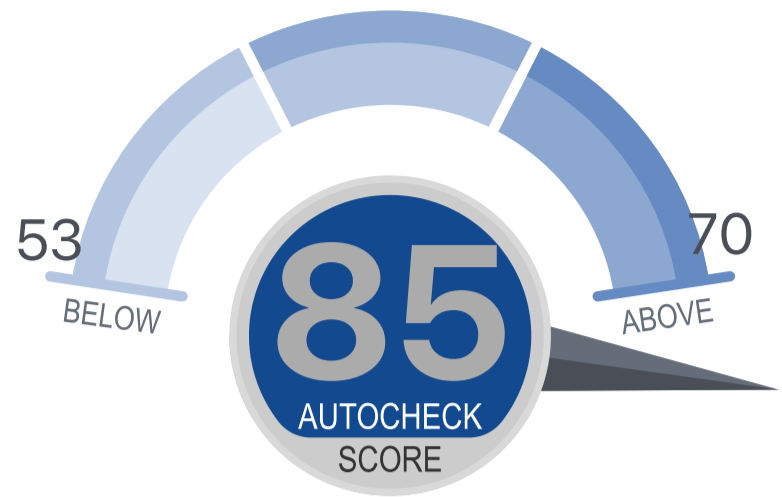

2002 Porsche 911 Carrera

Targa 2D (3.6L H6 MPI)

VIN: WPOBA29912S635190

No. of Historical Events	20
Calculated Owners	2
Number of Accidents	0

Last Reported Event Date: 10/30/2020

Last Reported Mileage: 83,924

This vehicle's AutoCheck Score: 85

Other comparable 2002 vehicles in the **Sport Car - Upper Premium** typically score between 53-70.

[Learn more about the AutoCheck Score](#)

- ✓ Major State Title Brand Check - [More info](#)
 OK
[More info](#)
- ✓ Accident Check - [More info](#)
 OK
[More info](#)
- ✓ Damage Check - [More info](#)
 OK
[More info](#)
- ✓ Odometer Check - [More info](#)
 OK
[More info](#)
- i Other Title Brand and Specific Event Check - [More info](#)
Information Reported
[More info](#)
- i Vehicle Usage Check - [More info](#)
Other Use Reported
[More info](#)
- ✓ AutoCheck Buyback Protection - [More info](#)
 Qualifies
[More info](#)