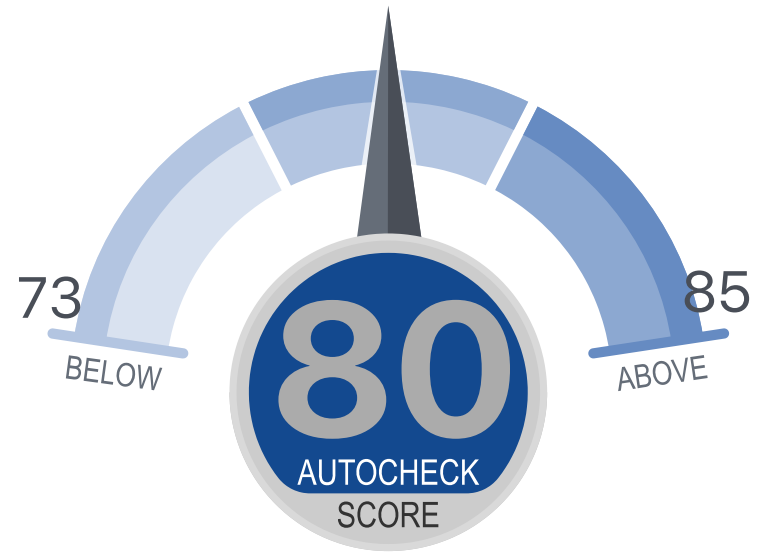

2006 Porsche Boxster S

Roadster 2D (3.2L H6 MPI)

VIN: WPOCB29866S730214

No. of Historical Events	24
Calculated Owners	4
Number of Accidents	0

Last Reported Event Date: 04/09/2019

Last Reported Mileage: 90,636

This vehicle's AutoCheck Score: 80

Other comparable **2006** vehicles in the **Sport Car - Premium** typically score between **73-85**.

[Learn more about the AutoCheck Score](#)

- ✓ Major State Title Brand Check - [More info](#)
OK
[More info](#)
- ✓ Accident Check - [More info](#)
OK
[More info](#)
- ✓ Damage Check - [More info](#)
OK
[More info](#)
- ✓ Odometer Check - [More info](#)
OK
[More info](#)
- i Other Title Brand and Specific Event Check - [More info](#)
Information Reported
[More info](#)
- ✓ Vehicle Usage Check - [More info](#)
Personal Use
[More info](#)
- ✓ AutoCheck Buyback Protection - [More info](#)
Qualifies
[More info](#)