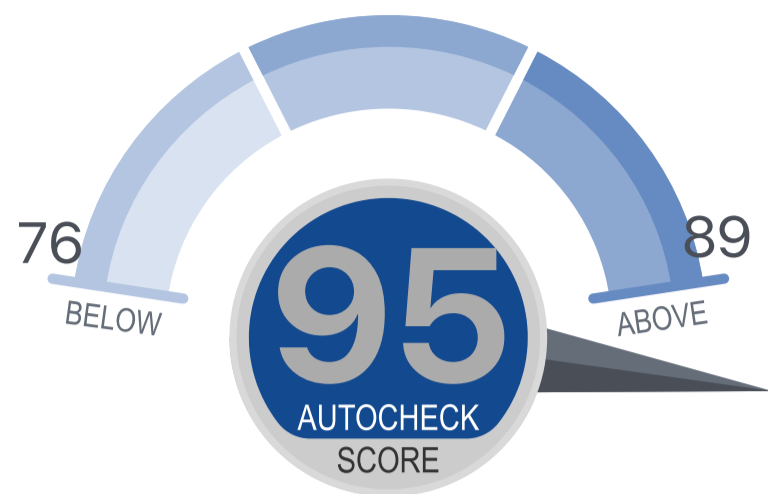

2007 Porsche 911 Carrera / Carrera 4

Coupe 2D (3.6L H6 MPI)

VIN: WPOAA29977S711451

| | |
|--------------------------|----|
| No. of Historical Events | 32 |
| Calculated Owners | 1 |
| Number of Accidents | 0 |

Last Reported Event Date: 03/18/2019

Last Reported Mileage: 56,650

This vehicle's AutoCheck Score: 95

Other comparable **2007** vehicles in the **Sport Car - Upper Premium** typically score between **76-89**.