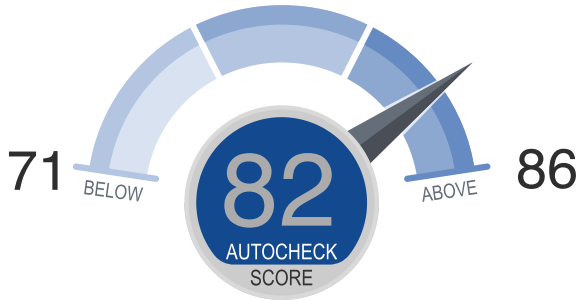

Your AutoCheck Vehicle History Report

Report run: 01/17/2019 11:24:05 EST

2009 MINI Cooper S Hatchback 2D (1.6L I4 DI)

VIN: WMWMF73599TT96003
Class: Sport Car - Touring
Country of Assembly: Germany
Vehicle Age: 10 year(s)

This vehicle's AutoCheck Score: 82

Other comparable 2009 vehicles in the Sport Car - Touring typically score between 71-86.

The AutoCheck Score is based on a vehicle's history such as vehicle class and age, number of owners, accident and damage history, title brands, odometer readings etc. This score is used to compare vehicle's favorability against the entire market of vehicles with the same scoring system.